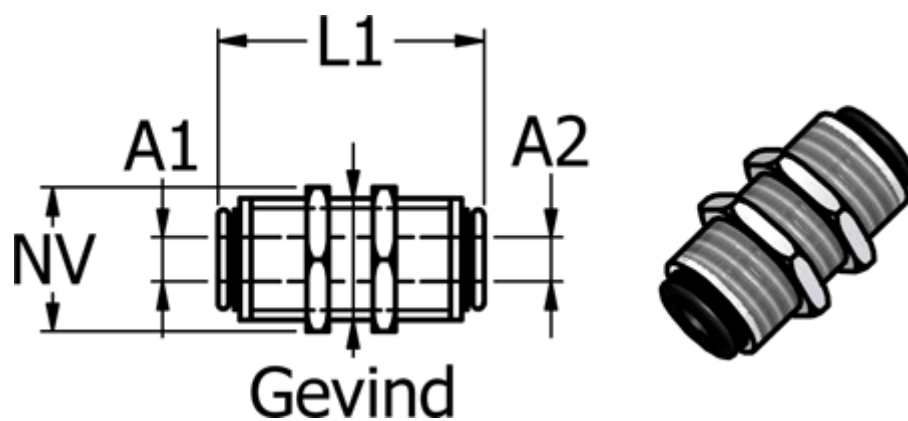

Article number: 58675102414

Description: Metal fitting 751.024-14 - Ø14/Ø14
Push-in bulkhead

Measures

Ext. hose diameter A1 = 14

Ext. hose diameter A2 = 14

L1 = 45.9

NV = 27

Thread = M24x1